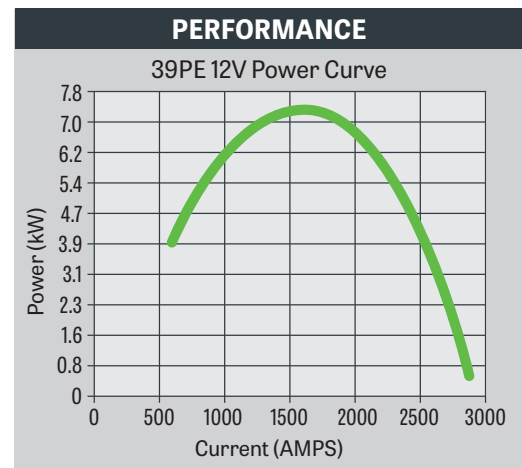

SPECIFICATIONS	
Engine Size	12V up to 16 liters
Rotation	Clockwise
Mounting	SAE # 3
Pinion Data	11 Tooth, 6-8 Pitch, 12 Tooth, 8-10 Pitch, 12 Tooth, Mod 3-metric
Output	12V peak at 7.3 kW